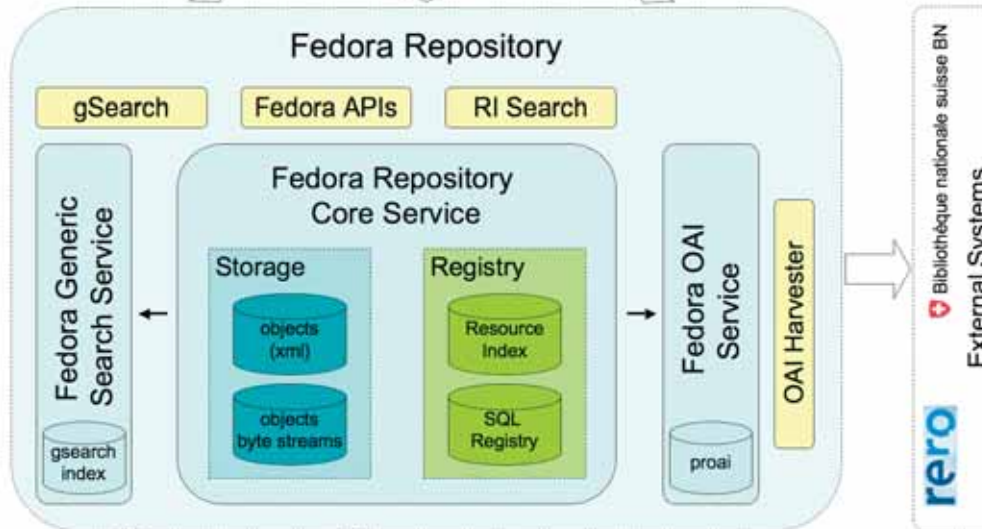

SERVAL – An integration project

SERVAL is a collaborative project of UNIL (Rectorat and Center for Computer Studies and Information Technology), CHUV (Centre Hospitalier Universitaire Vaudois)/BiUM (Bibliothèques Universitaires de Médecine et Santé Publique), and BCU Lausanne (Cantonal and University Library Lausanne). UNIL, CHUV/BiUM and BCU are online since a long time and many research results are already available online, but scattered through diverse applications and servers. SERVAL aims at the optimization of the ingest, conservation, preservation, presentation and delivery of the research results and resources of UNIL, CHUV/BiUM and BCU Lausanne.

SERVAL Objectives

- SERVAL is a complex integration project, aiming at technical as well as organizational objectives, especially:
- Creation of a server for deposit and archiving of documents with contents provided by end users and institutions
 - Creation of tools and interfaces sustaining the deposit of documents by end users, institutions and administrators
 - Creation of tools and interfaces sustaining presentation and delivery of metadata and documents for repository managers, end users, institutions, aggregators and meta-users.
 - Creation of workflows for the ingest of all scientific publications of UNIL (especially e-theses and preprint and postprint articles) and CHUV
 - Creation of a SERVAL administration net
 - Creation of a Preservation and Conservation (PAC) concept
 - Creation of a copyright and technical advice service for authors
 - Creation of a communication concept

SERVAL Project Planning

Contacts

Project manager

Jeannette Frey
Jeannette.Frey@bcu.unil.ch

Developer

Leire Urcelay
Leire.Urcelay@unil.ch

SERVAL Internet Site

www.unil.ch/serval

serval

serveur académique lausannois

Logos for **Unisciences**, **Unil** (UNIL | Université de Lausanne), **CHUV**, and **BCU** (Bibliothèque cantonale et universitaire).

Institutional Web Pages

www.unil.ch/serval