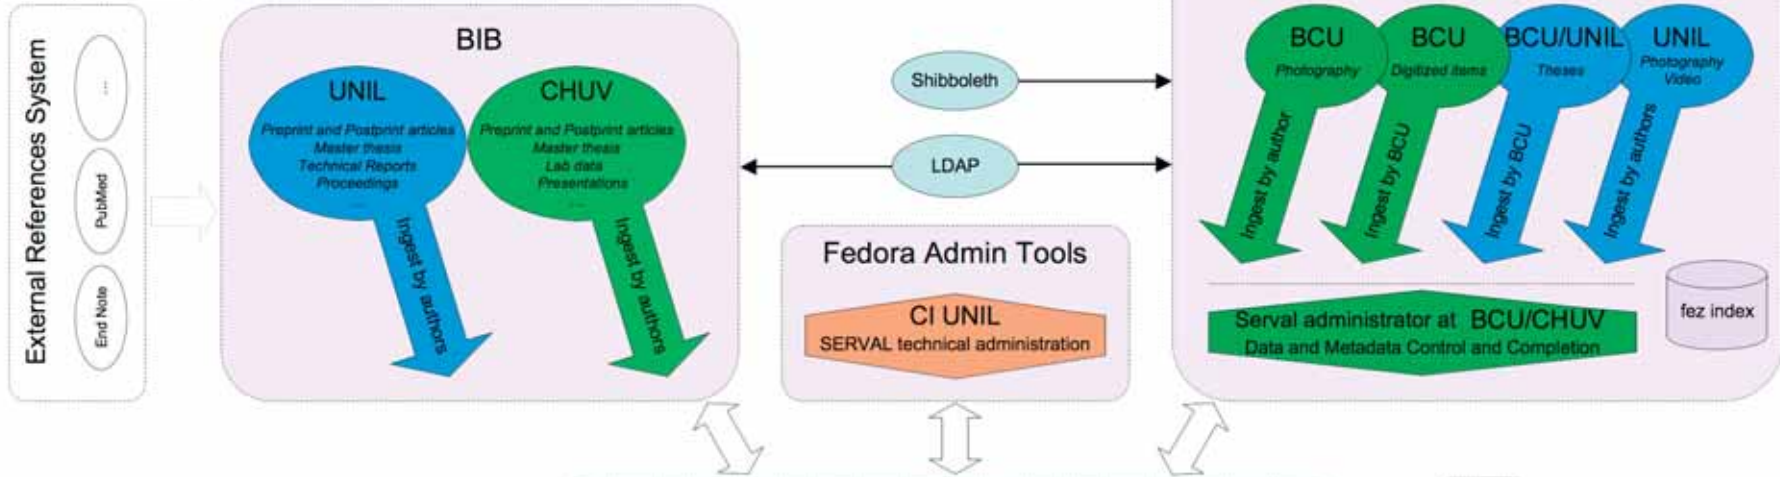

serval

serveur académique lausannois

Logos for **Unisciences**, **Unil** (UNIL | Université de Lausanne), **CHUV**, and **BCU** (Bibliothèque cantonale et universitaire).

Institutional Web Pages

www.unil.ch/serval