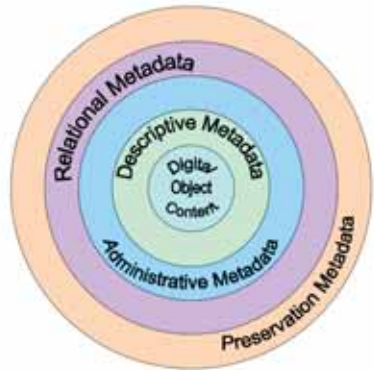

serval

serveur académique lausannois

Logos for **Unisciences**, **Unil** (UNIL | Université de Lausanne), **CHUV**, and **BCU** (Bibliothèque cantonale et universitaire).

Institutional Web Pages

www.unil.ch/serval